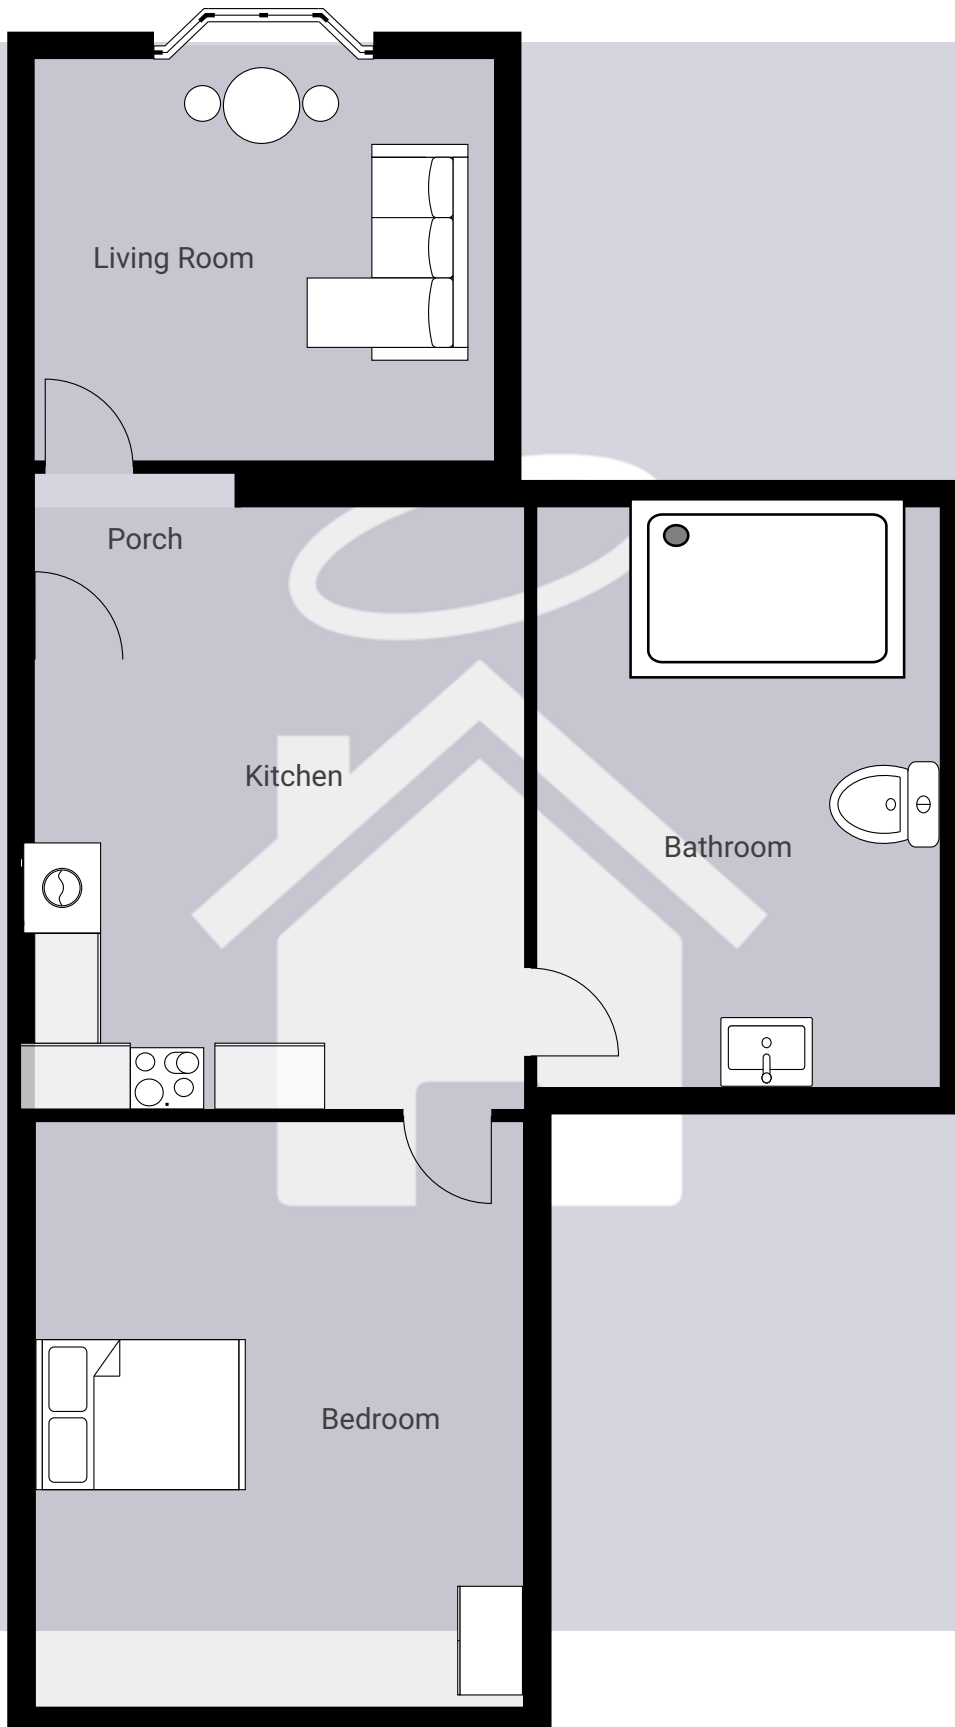

Project 99

TOTAL AREA: 896.73 sq ft • LIVING AREA: 890.66 sq ft • FLOORS: 1 • ROOMS: 4

▼ Ground Floor

TOTAL AREA: 896.73 sq ft • LIVING AREA: 890.66 sq ft • ROOMS: 4

THIS FLOORPLAN IS PROVIDED WITHOUT WARRANTY OF ANY KIND. SENSOPIA DISCLAIMS ANY WARRANTY INCLUDING, WITHOUT LIMITATION, SATISFACTORY QUALITY OR ACCURACY OF DIMENSIONS.